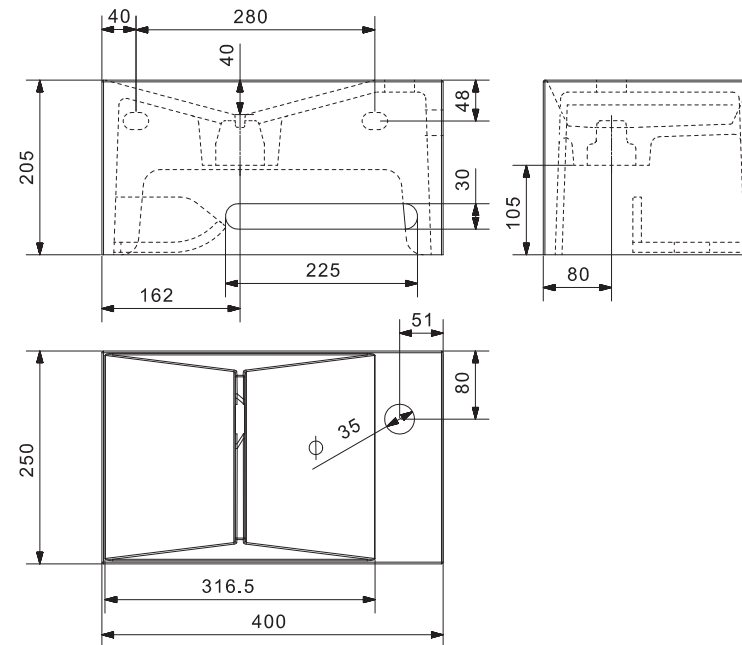

split

488-0402-71 / split 25L

eumar
www.eumar.ee/190

Price is for base-model and does not include functional openings, accessories and customizations. / Der Preis bezieht sich ausschließlich auf das Standard Modell. Nicht beinhaltet sind Öffnungen, Zubehörteile und Maßanfertigungen / *Prix indiqués pour les modèles de base, n'inclus pas les options, ouvertures, accessoires ni adaptations.*

All drawings contain necessary measurements, which are subject to standard tolerances. They are stated in mm and are non-binding. Exact measurements, in particular of customized products, can only be taken from the finished product. Information about tolerances can be found in our General Terms and Conditions (GTC) - www.eumar.ee/gtc In the interests of technical progress we reserve the right to introduce technical modifications.